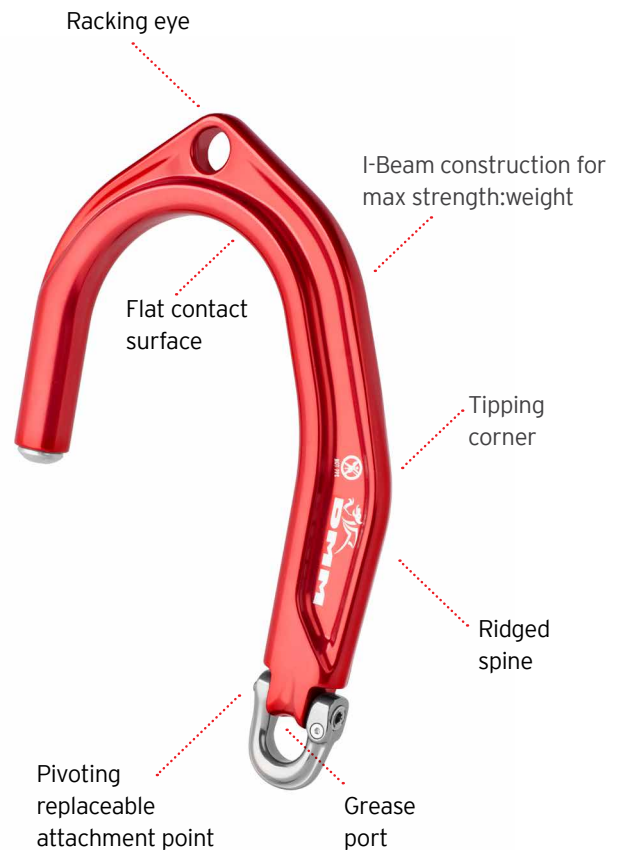

Captain

An innovative tool catering for modern work at height techniques. Carefully designed to aid stability and positioning during technical jobs.

The Captain is a self-locating, high strength hook that has been designed and tested with the trademark attention to detail that is synonymous with DMM. The pivoting D shackle helps destabilise the hook if presented in the wrong orientation and interacts beautifully with the carefully sculpted hook form to ensure reliable location on the anchor, specifically for connecting to remote anchors and facilitate controlled sideways movement - traversing.

Once in place, the quality engineering ensures a rated strength of 23kN (dependent on the anchor). When the job is done, the Captain racks superbly on a harness, minimising the chances of snagging. Perfect for working between or within complex structures.

CAPTAIN V02

PRODUCT INFORMATION

FEATURES

- Self-righting/locating
- High strength 23kN rating (Not PPE)
- Hot forged hook body
- Snag-free racking with 15mm eye
- Customisable nose weighting
- Textile compatible hot forged D shackle attachment point
- Grease port
- Max anchor diameter 90mm
- Bark friendly hook design
- Also available complete with rope and bag

APPLICATION

CAPTAIN V02

ATTACHMENT METHODS

› Splice

› Knot

› Carabiner

PRODUCT INFORMATION