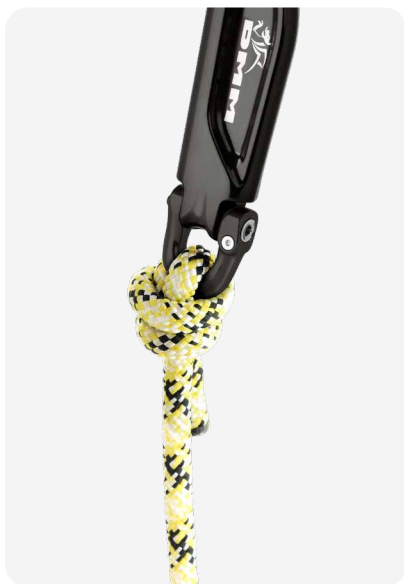

Captain

An innovative tool catering for modern work at height techniques. Carefully designed to aid stability and positioning during technical jobs.

The Captain is a self-locating, high strength hook that has been designed and tested with the trademark attention to detail that is synonymous with DMM. The pivoting D shackle helps destabilise the hook if presented in the wrong orientation and interacts beautifully with the carefully sculpted hook form to ensure reliable location on the anchor, specifically for connecting to remote anchors and facilitate controlled sideways movement - traversing.

Once in place, the quality engineering ensures a rated strength of 23kN (dependent on the anchor). When the job is done, the Captain racks superbly on a harness, minimising the chances of snagging. Perfect for working between or within complex structures.

CAPTAIN V02

PRODUCT INFORMATION

FEATURES

- Self-righting/locating
- High strength 23kN rating (Not PPE)
- Hot forged hook body
- Snag-free racking with 15mm eye
- Customisable nose weighting
- Textile compatible hot forged D shackle attachment point
- Grease port
- Max anchor diameter 90mm
- Bark friendly hook design
- Also available complete with rope and bag

APPLICATION

CAPTAIN V02

ATTACHMENT METHODS

› Splice

› Knot

› Carabiner

PRODUCT INFORMATION