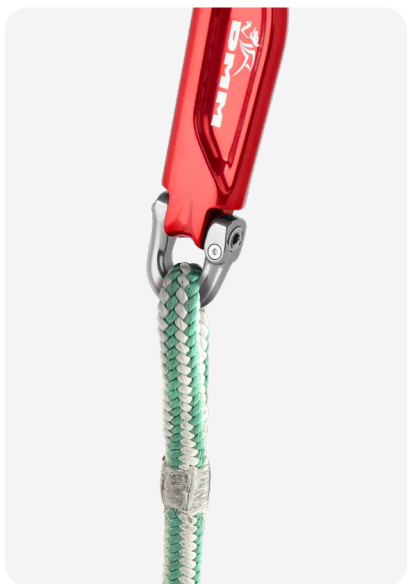

Captain

An innovative tool catering for modern work at height techniques. Carefully designed to aid stability and positioning during technical jobs.

The Captain is a self-locating, high strength hook that has been designed and tested with the trademark attention to detail that is synonymous with DMM. The pivoting D shackle helps destabilise the hook if presented in the wrong orientation and interacts beautifully with the carefully sculpted hook form to ensure reliable location on the anchor, specifically for connecting to remote anchors and facilitate controlled sideways movement - traversing.

Once in place, the quality engineering ensures a rated strength of 23kN (dependent on the anchor). When the job is done, the Captain racks superbly on a harness, minimising the chances of snagging. Perfect for working between or within complex structures.

CAPTAIN V02

PRODUCT INFORMATION

FEATURES

- Self-righting/locating
- High strength 23kN rating (Not PPE)
- Hot forged hook body
- Snag-free racking with 15mm eye
- Customisable nose weighting
- Textile compatible hot forged D shackle attachment point
- Grease port
- Max anchor diameter 90mm
- Bark friendly hook design
- Also available complete with rope and bag

APPLICATION

CAPTAIN V02

ATTACHMENT METHODS

› Splice

› Knot

› Carabiner

PRODUCT INFORMATION