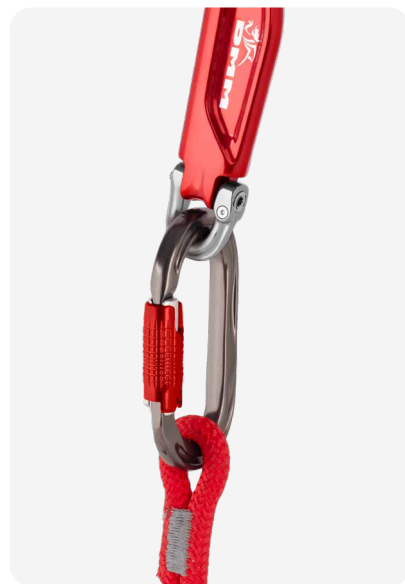

Captain

An innovative tool catering for modern work at height techniques. Carefully designed to aid stability and positioning during technical jobs.

The Captain is a self-locating, high strength hook that has been designed and tested with the trademark attention to detail that is synonymous with DMM. The pivoting D shackle helps destabilise the hook if presented in the wrong orientation and interacts beautifully with the carefully sculpted hook form to ensure reliable location on the anchor, specifically for connecting to remote anchors and facilitate controlled sideways movement - traversing.

Once in place, the quality engineering ensures a rated strength of 23kN (dependent on the anchor). When the job is done, the Captain racks superbly on a harness, minimising the chances of snagging. Perfect for working between or within complex structures.

CAPTAIN V02

PRODUCT INFORMATION

FEATURES

- Self-righting/locating
- High strength 23kN rating (Not PPE)
- Hot forged hook body
- Snag-free racking with 15mm eye
- Customisable nose weighting
- Textile compatible hot forged D shackle attachment point
- Grease port
- Max anchor diameter 90mm
- Bark friendly hook design
- Also available complete with rope and bag

APPLICATION

CAPTAIN V02

ATTACHMENT METHODS

› Splice

› Knot

› Carabiner

PRODUCT INFORMATION